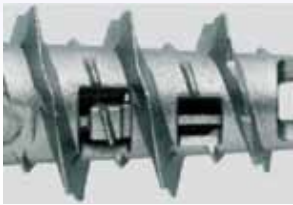

Metallics

Mungo® MJP-Series Metal Jet Plug

**[CONTRACTOR
APPROVED]**

Thin cutting thread
easy and reliable
installation in drywall.

Back twist lock
Permits the disassembly
of screws without the
movement of the plug.

Center point
ensures an easy setting
and drilling in the plate.

- MAJZ8 - For single, double drywall, plasterboard and gypsum fibre board
- Pre installation
- Indoor applications

PART#	UPC#	DESCRIPTION	QTY/ PKG	SUG. TRADE LIST / PKG
MAJZ8	60825	#8 Metal Jet Plug Anchor x 1½" Mungo Anchor	100	\$22.50/C