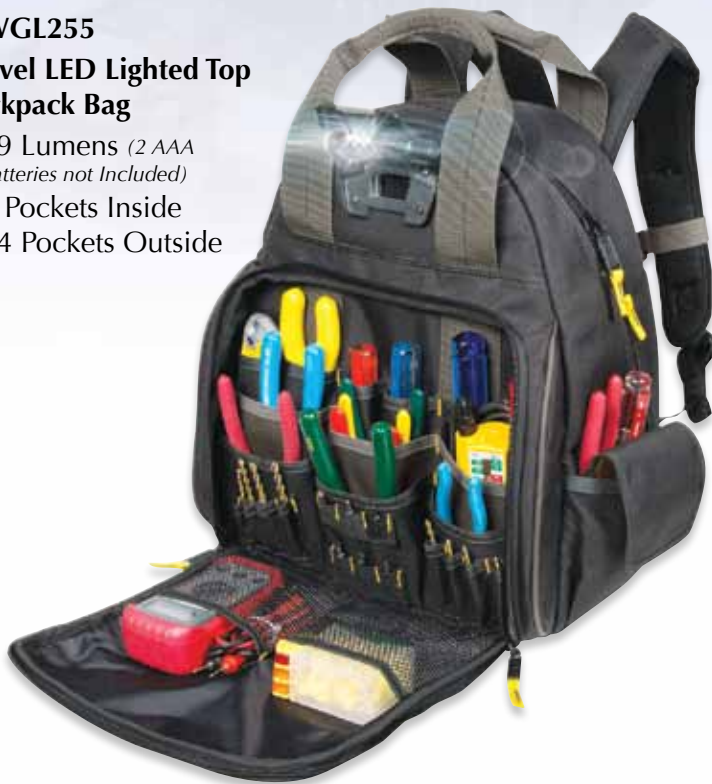

## Softside Tool Carriers Backpack & Roller Bag

*Each bag is organized internally with plenty of pockets and straps to keep your tools in place.*

**[CONTRACTOR APPROVED]**

#### Swivel LED Lighted Top Backpack Bag

- 39 Lumens (2 AAA batteries not Included)
- 9 Pockets Inside
- 44 Pockets Outside