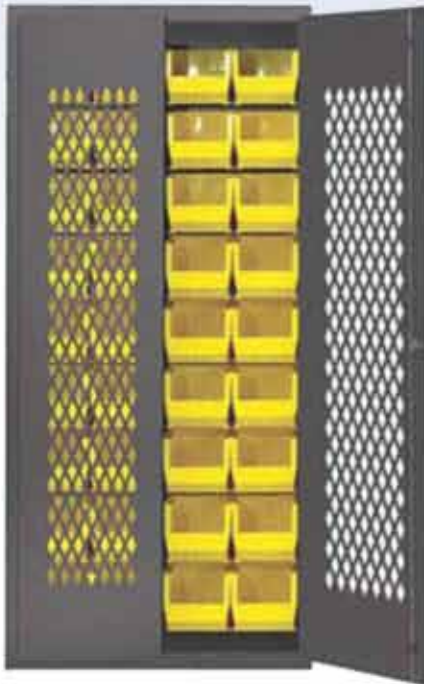

## Wire Mesh Safe-View Bin Cabinet

*Heavy-Duty 36" Specialty Bin Cabinet*

**[CONTRACTOR  
APPROVED]**

- 36"W x 18"D x 78"H.
- Mesh Door Model.
- Louvered back wall.
- Cabinet available in Grey.\*
- Bins available in Blue, Red, Yellow, Green, Ivory, Black and Clear.\*

PART #	UPC #	DESCRIPTION	QTY / PKG	SUG. TRADE LIST / PKG
MMESH3636	35108	Wire Mesh Safe-View Bin Cabinet (36 MQUS240 bins)	1	\$4,643.37
MMESH3628	35107	Wire Mesh Safe-View Bin Cabinet (20 MQUS240 and 8 MQUS250 bins)	1	\$4,549.64
MMESH3618	35106	Wire Mesh Safe-View Bin Cabinet (18 MQUS250 bins)	1	\$5,306.97